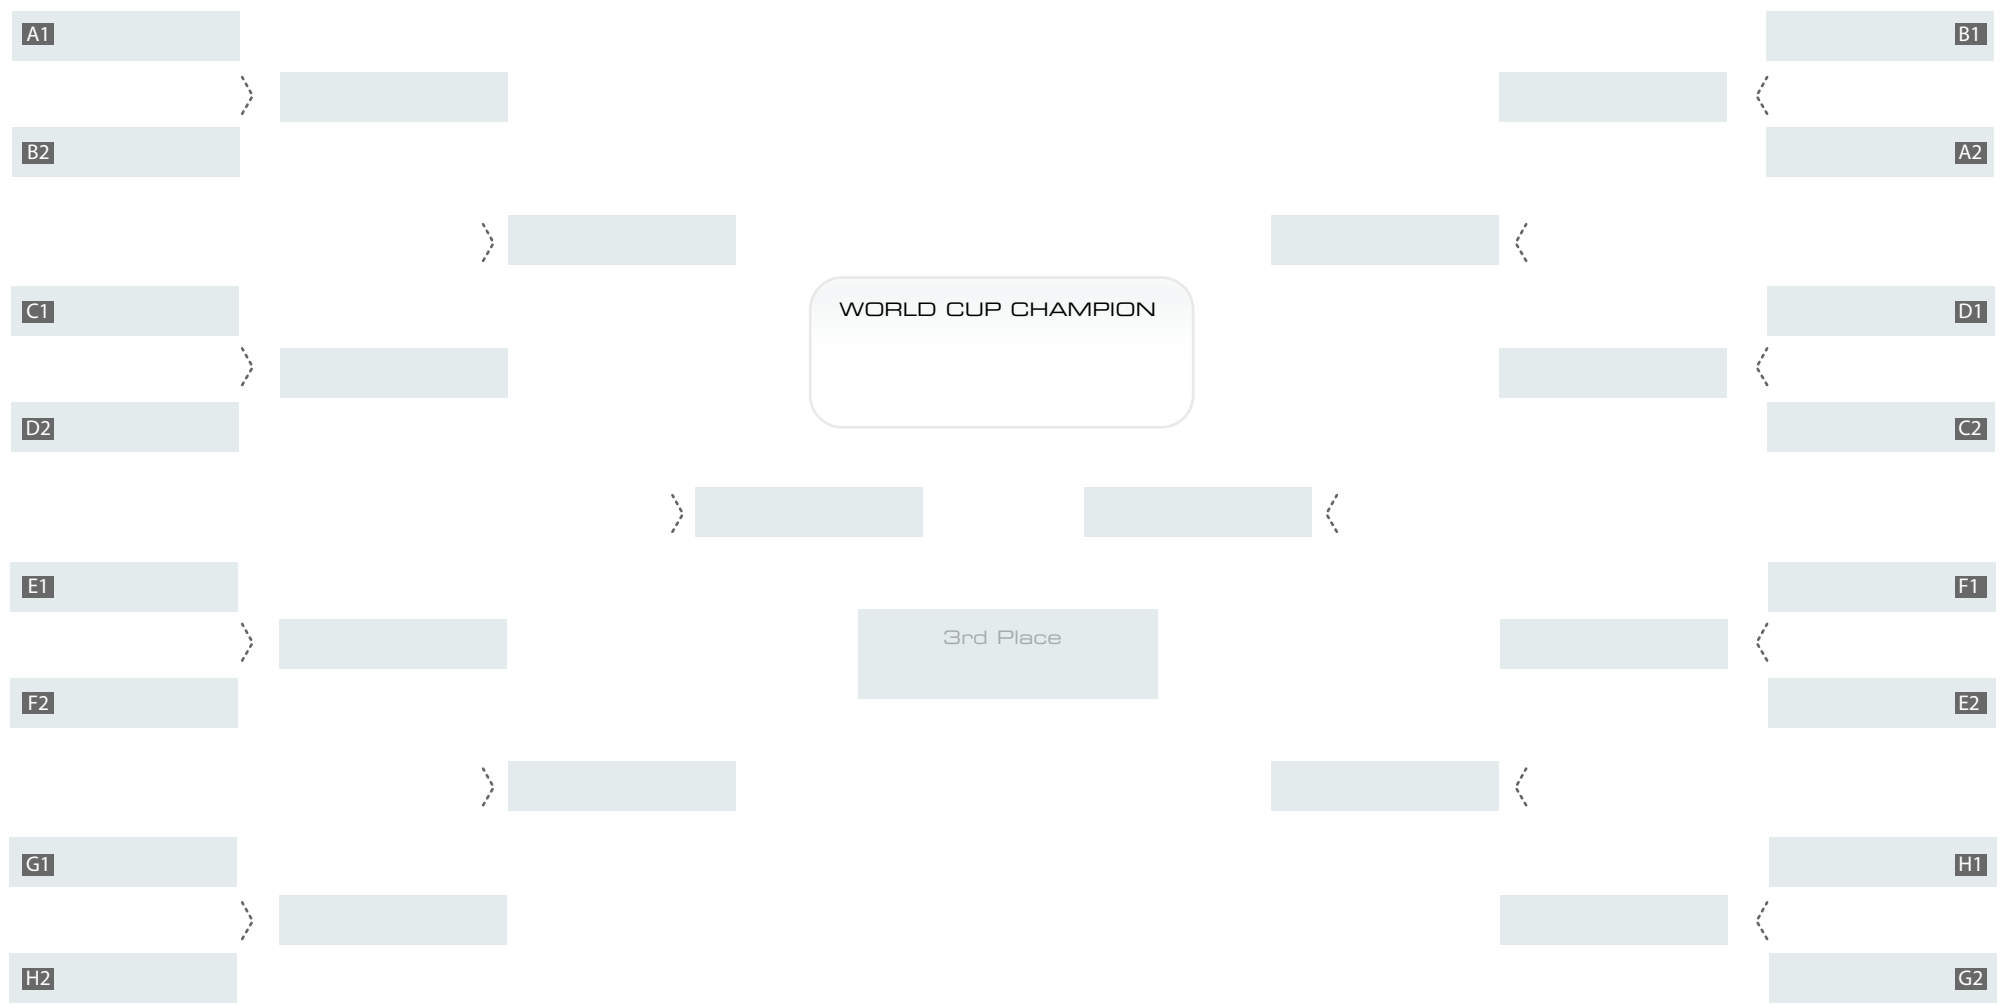

SOUTH AFRICA 2010 BRACKET

Round of 16 (June 26, 29) |
 Quarter-finals (July 2, 3) |
 Semi-finals (July 6, 7) |
 FINAL / 3rd Place (July 10, 11) |
 Semi-finals (July 6, 7) |
 Quarter-finals (July 2, 3) |
 Round of 16 (June 26, 29)

GROUP A

- South Africa (RSA)
- Mexico (MEX)
- Uruguay (URU)
- France (FRA)

GROUP B

- Argentina (ARG)
- Nigeria (NGA)
- Korea Republic (KOR)
- Greece (GRE)

GROUP C

- England (ENG)
- USA (USA)
- Algeria (ALG)
- Slovenia (SVN)

GROUP D

- Germany (GER)
- Australia (AUS)
- Serbia (SRB)
- Ghana (GHA)

GROUP E

- Netherlands (NED)
- Denmark (DEN)
- Japan (JPN)
- Cameroon (CMR)

GROUP F

- Italy (ITA)
- Paraguay (PAR)
- New Zealand (NZL)
- Slovakia (SVK)

GROUP G

- Brazil (BRA)
- Korea DPR (PRK)
- Ivory Coast (CIV)
- Portugal (POR)

GROUP H

- Spain (ESP)
- Switzerland (SUI)
- Honduras (HON)
- Chile (CHI)